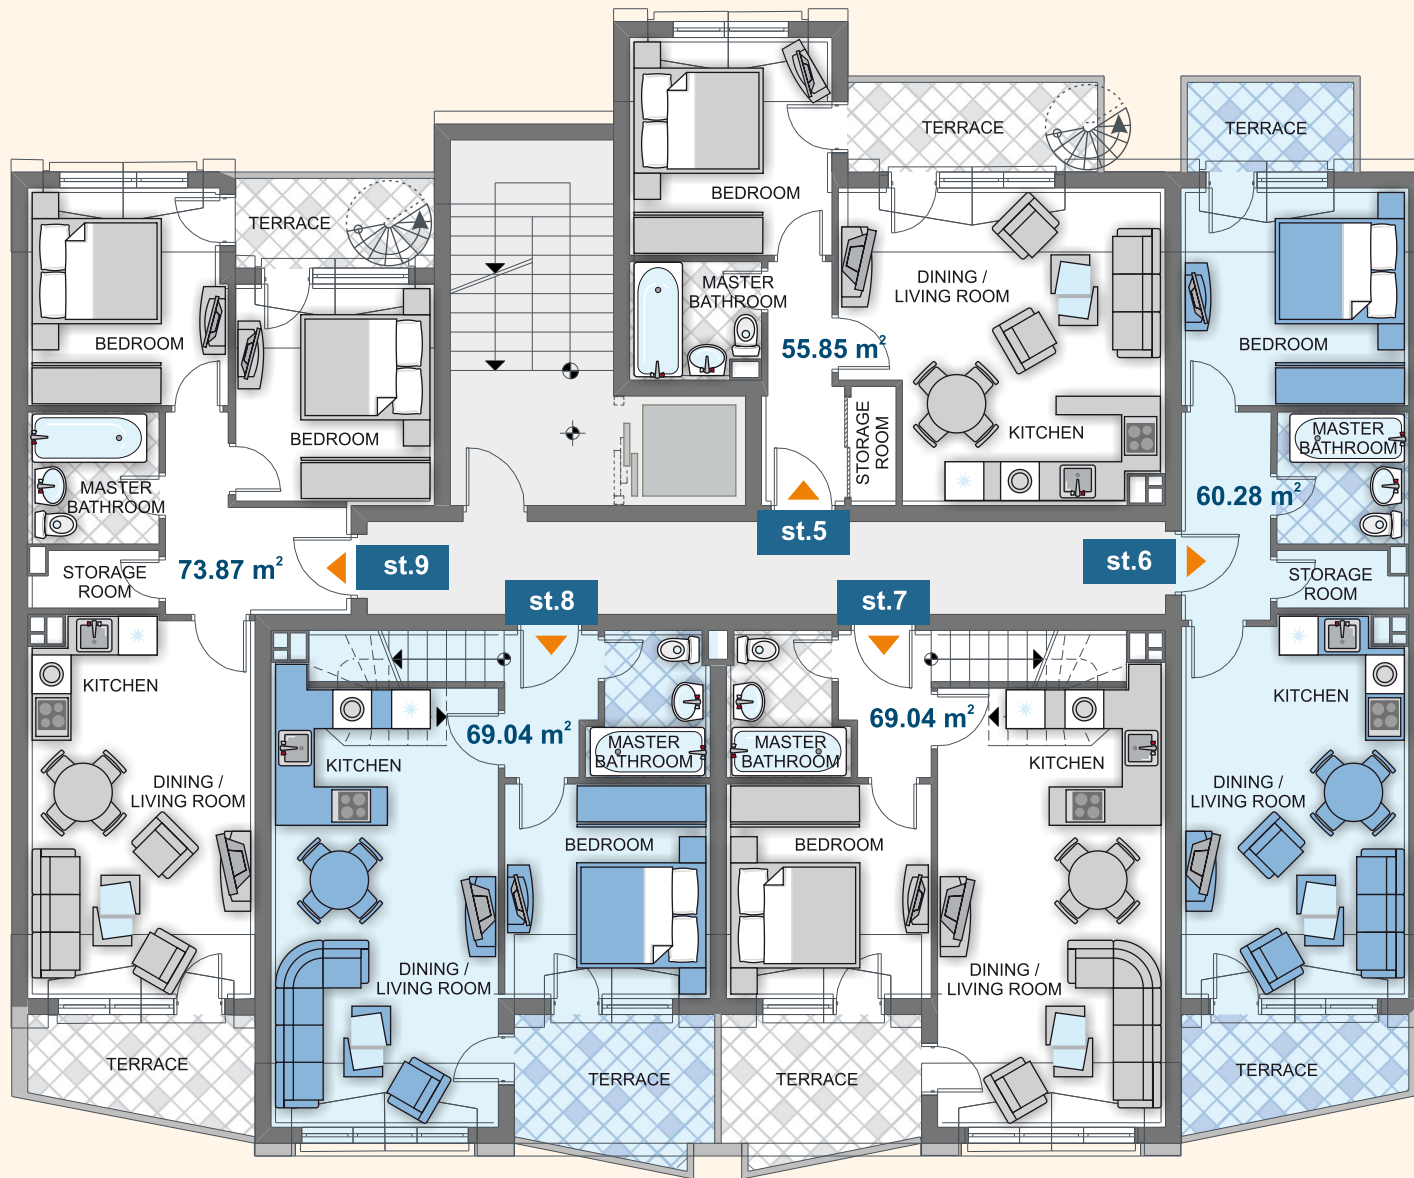

Regent's College

POOL & GARDEN VIEW

SEA VIEW

entrance 4

ground floor

Type	Floor	Area	Terrace	Total Area
SHOP 13	G	56,58	-	65,98
SHOP 14	G	90,80	-	105,88
SHOP 15	G	59,11	-	68,93
SHOP 16	G	82,32	-	95,99

Regent's College

POOL & GARDEN VIEW

SEA VIEW

entrance 4

floor 2

Type	Floor	Area	Terrace	Total Area
ap. 4	2	57,88	-	67,78
ap. 5	2	60,20	-	70,50
st. 3	2	58,48	-	68,19
st. 4	2	58,48	-	68,19
ap. 6	2	73,87	-	86,51

Regent's College

POOL & GARDEN VIEW

SEA VIEW

entrance 4

floor 3

Type	Floor	Area	Terrace	Total Area
st. 5 ▶	3, 4	55,85	49,29	114,42
st. 6	3	60,28	-	70,29
st. 7 ▶	3, 4	69,04	59,17	139,67
st. 8 ▶	3, 4	69,04	53,57	134,07
st. 9 ▶	3, 4	73,87	51,79	137,93

Regent's College

POOL & GARDEN VIEW

SEA VIEW

entrance 4

floor 4

Type	Floor
◀ st. 5 - terrace	4
◀ st. 7 - terrace	4
◀ st. 8 - terrace	4
◀ st. 9 - terrace	4