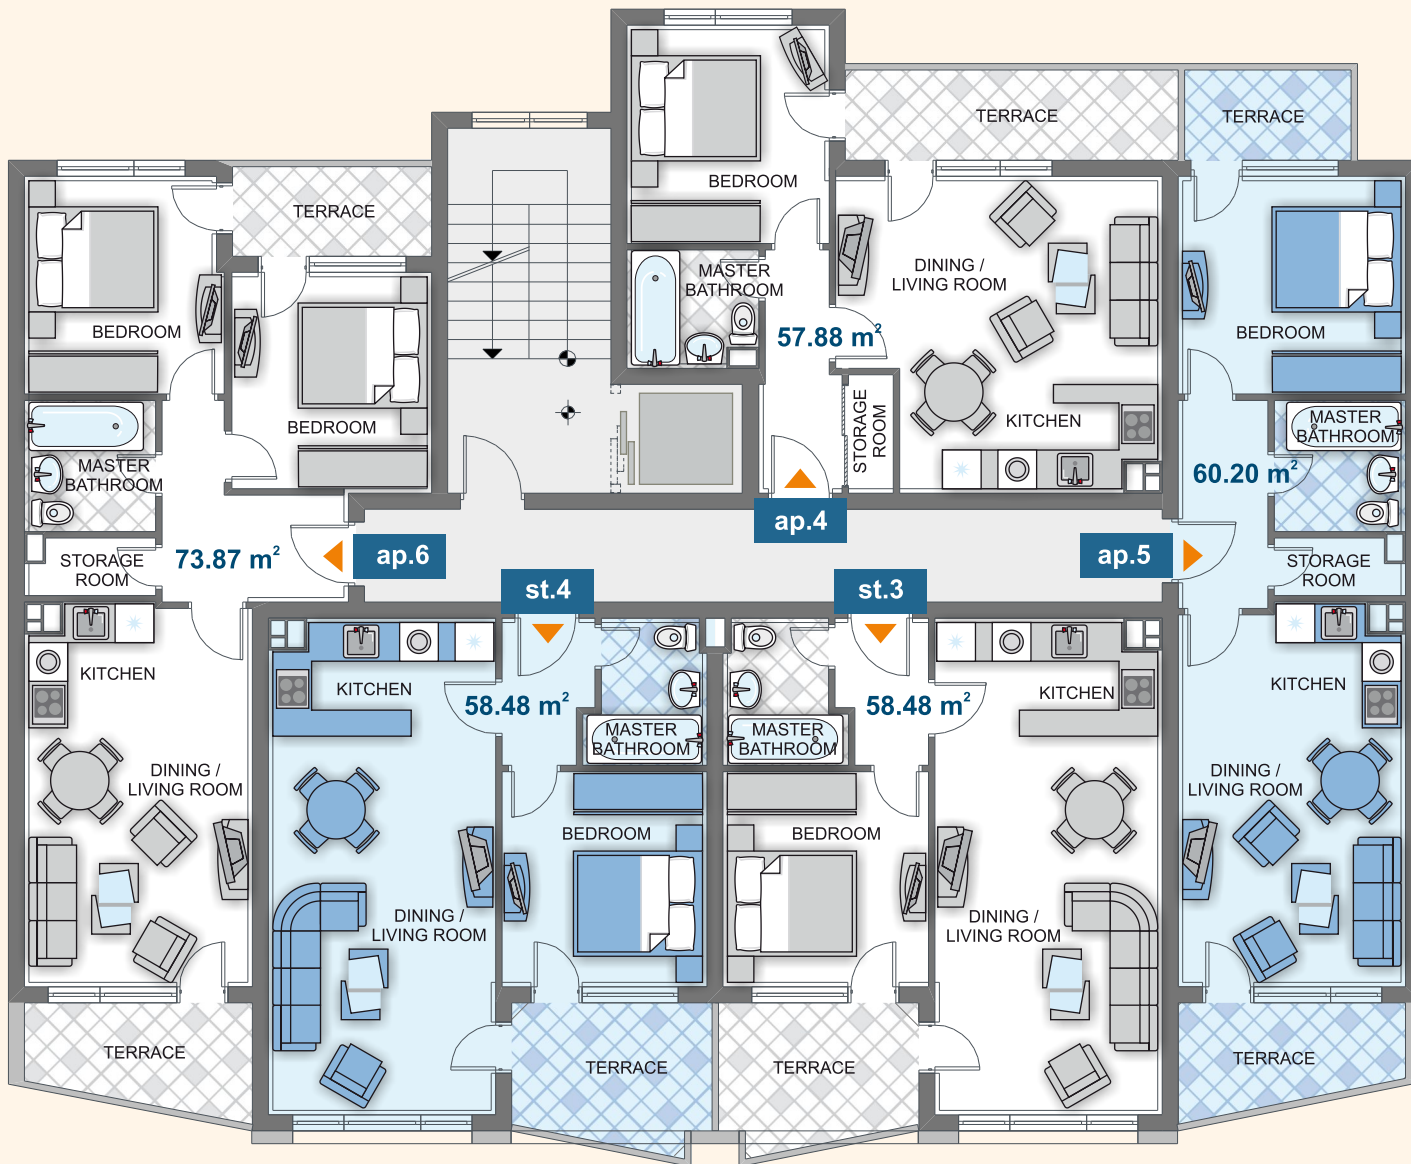

Regent's College

POOL & GARDEN VIEW

SEA VIEW

entrance 4

ground floor

Type	Floor	Area	Terrace	Total Area
SHOP 13	G	56,58	-	65,98
SHOP 14	G	90,80	-	105,88
SHOP 15	G	59,11	-	68,93
SHOP 16	G	82,32	-	95,99

Regent's College

POOL & GARDEN VIEW

SEA VIEW

entrance 4

floor 1

Type	Floor	Area	Terrace	Total Area
ap. 1	1	57,88	-	67,01
ap. 2	1	61,83	-	71,59
st. 1	1	58,53	-	68,25
st. 2	1	58,48	-	68,19
ap. 3	1	89,45	-	103,57

Regent's College

POOL & GARDEN VIEW

SEA VIEW

entrance 4

floor 2

Type	Floor	Area	Terrace	Total Area
ap. 4	2	57,88	-	67,78
ap. 5	2	60,20	-	70,50
st. 3	2	58,48	-	68,19
st. 4	2	58,48	-	68,19
ap. 6	2	73,87	-	86,51

Regent's College

POOL & GARDEN VIEW

SEA VIEW

entrance 4

floor 3

Type	Floor	Area	Terrace	Total Area
st. 5 ▶	3, 4	55,85	49,29	114,42
st. 6	3	60,28	-	70,29
st. 7 ▶	3, 4	69,04	59,17	139,67
st. 8 ▶	3, 4	69,04	53,57	134,07
st. 9 ▶	3, 4	73,87	51,79	137,93