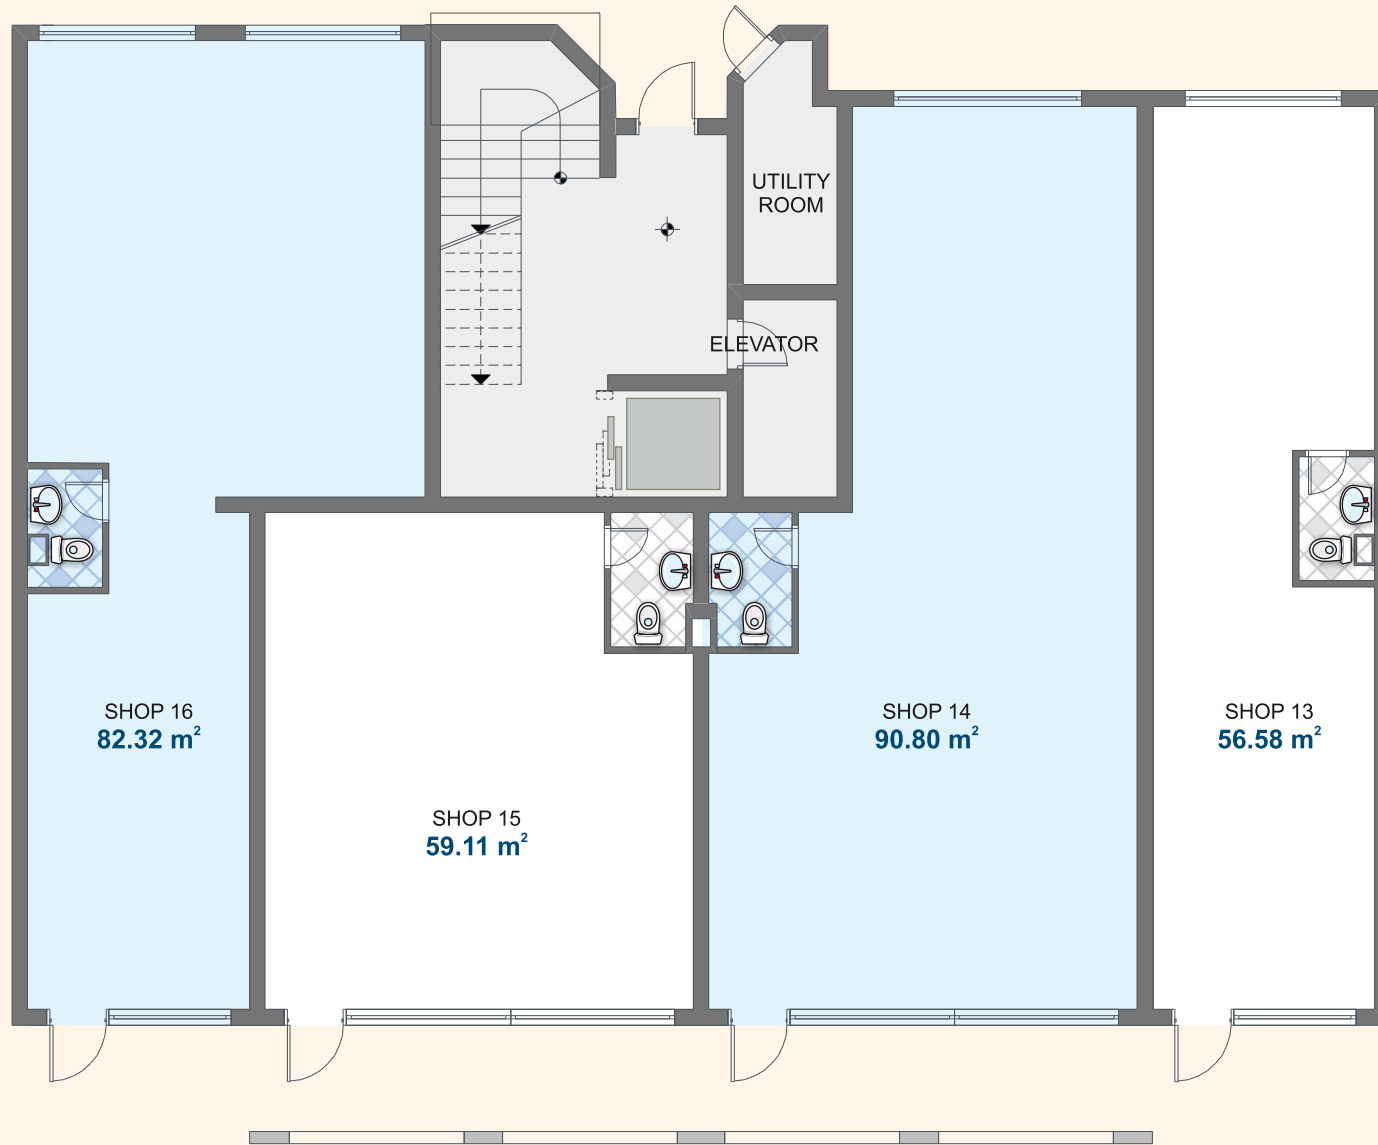

Regent's College

POOL & GARDEN VIEW

SEA VIEW

entrance 4

ground floor

Type	Floor	Area	Terrace	Total Area
SHOP 13	G	56,58	-	65,98
SHOP 14	G	90,80	-	105,88
SHOP 15	G	59,11	-	68,93
SHOP 16	G	82,32	-	95,99

Regent's College

POOL & GARDEN VIEW

SEA VIEW

entrance 4

floor 1

Type	Floor	Area	Terrace	Total Area
ap. 1	1	57,88	-	67,01
ap. 2	1	61,83	-	71,59
st. 1	1	58,53	-	68,25
st. 2	1	58,48	-	68,19
ap. 3	1	89,45	-	103,57

Regent's College

POOL & GARDEN VIEW

SEA VIEW

entrance 4

floor 2

Type	Floor	Area	Terrace	Total Area
ap. 4	2	57,88	-	67,78
ap. 5	2	60,20	-	70,50
st. 3	2	58,48	-	68,19
st. 4	2	58,48	-	68,19
ap. 6	2	73,87	-	86,51

Regent's College

POOL & GARDEN VIEW

SEA VIEW

entrance 4

floor 3

Type	Floor	Area	Terrace	Total Area
st. 5 ▶	3, 4	55,85	49,29	114,42
st. 6	3	60,28	-	70,29
st. 7 ▶	3, 4	69,04	59,17	139,67
st. 8 ▶	3, 4	69,04	53,57	134,07
st. 9 ▶	3, 4	73,87	51,79	137,93