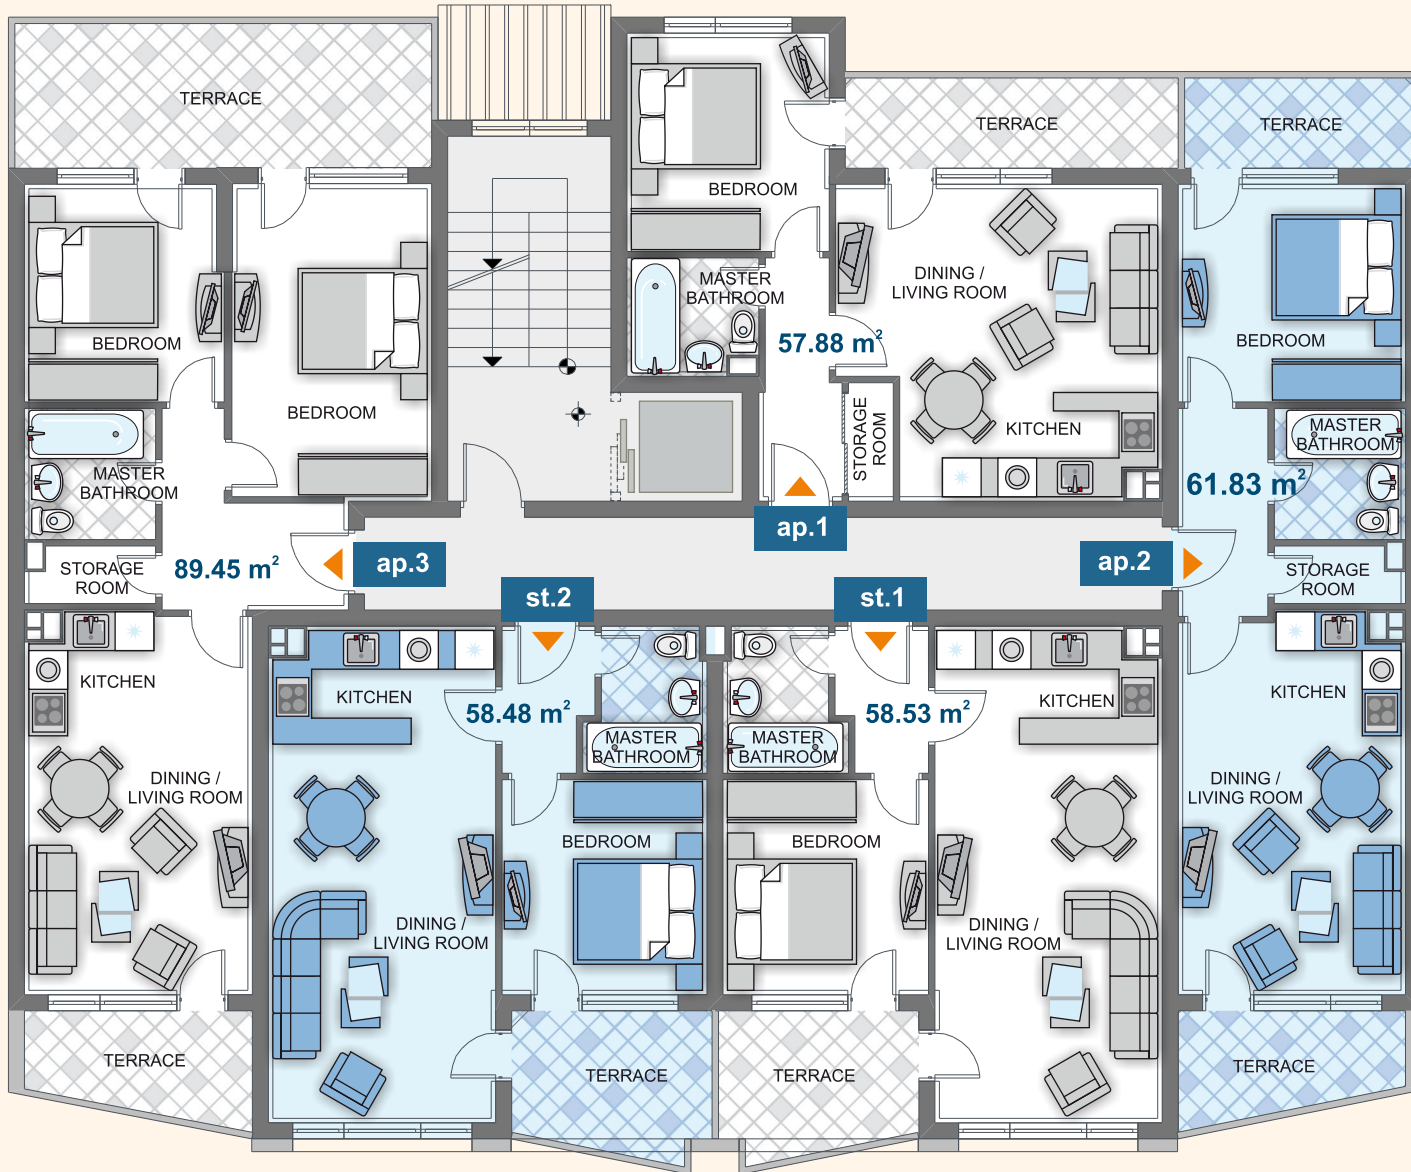

Regent's College

POOL & GARDEN VIEW

SEA VIEW

entrance 4

ground floor

Type	Floor	Area	Terrace	Total Area
SHOP 13	G	56,58	-	65,98
SHOP 14	G	90,80	-	105,88
SHOP 15	G	59,11	-	68,93
SHOP 16	G	82,32	-	95,99

Regent's College

POOL & GARDEN VIEW

SEA VIEW

entrance 4

floor 1

Type	Floor	Area	Terrace	Total Area
ap. 1	1	57,88	-	67,01
ap. 2	1	61,83	-	71,59
st. 1	1	58,53	-	68,25
st. 2	1	58,48	-	68,19
ap. 3	1	89,45	-	103,57

Regent's College

POOL & GARDEN VIEW

SEA VIEW

entrance 4

floor 2

Type	Floor	Area	Terrace	Total Area
ap. 4	2	57,88	-	67,78
ap. 5	2	60,20	-	70,50
st. 3	2	58,48	-	68,19
st. 4	2	58,48	-	68,19
ap. 6	2	73,87	-	86,51

Regent's College

POOL & GARDEN VIEW

SEA VIEW

entrance 4

floor 3

Type	Floor	Area	Terrace	Total Area
st. 5 ▶	3, 4	55,85	49,29	114,42
st. 6	3	60,28	-	70,29
st. 7 ▶	3, 4	69,04	59,17	139,67
st. 8 ▶	3, 4	69,04	53,57	134,07
st. 9 ▶	3, 4	73,87	51,79	137,93