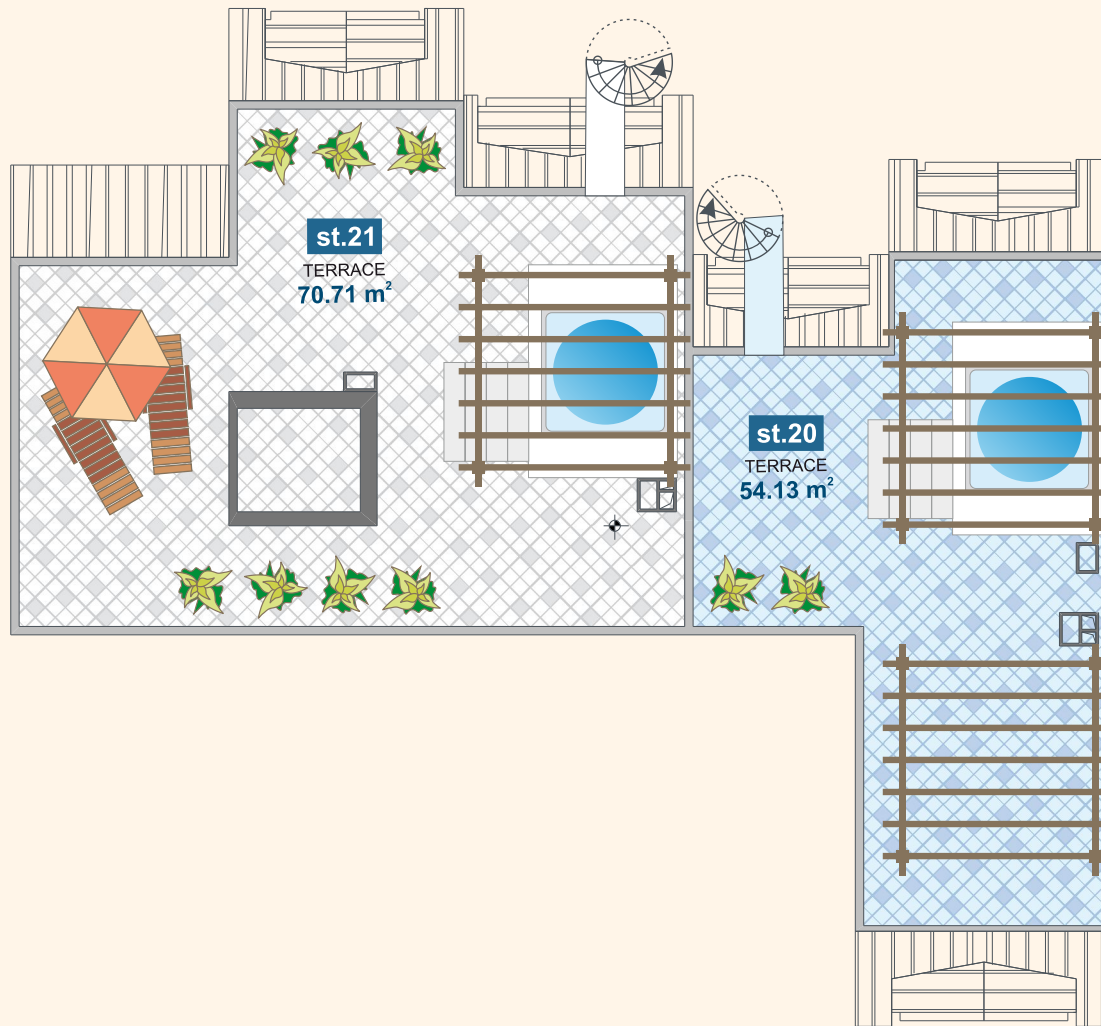

# Kenwood Hall

POOL & GARDEN VIEW / SEA VIEW

entrance 11

floor 5

Type	Floor	Area	Terrace	Total Area
st. 15	5	94,86	-	110,62
st. 16	5	57,71	-	67,29
st. 17	5	57,76	-	67,35
ap. 10	5	82,10	-	103,11
ap. 11	5	47,25	-	64,12

# Kenwood Hall

POOL & GARDEN VIEW / SEA VIEW

entrance 11

floor 6

Type	Floor	Area	Terrace	Total Area
st. 18	6	57,67	89,64	156,89
st. 19	6	57,67	-	71,51
ap. 12	6	74,08	-	90,27
ap. 13	6	50,79	-	63,11

# Kenwood Hall

POOL & GARDEN VIEW / SEA VIEW

entrance 11

floor 7

Type	Floor	Area	Terrace	Total Area
st. 20 ▶	7, 8	68,53	144,05	223,96
st. 21 ▶	7, 8	51,53	70,71	130,80

# Kenwood Hall

POOL & GARDEN VIEW / SEA VIEW

entrance 11

floor 8

Type	Floor
◀ st. 20 - terrace	8
◀ st. 21 - Terrace	8