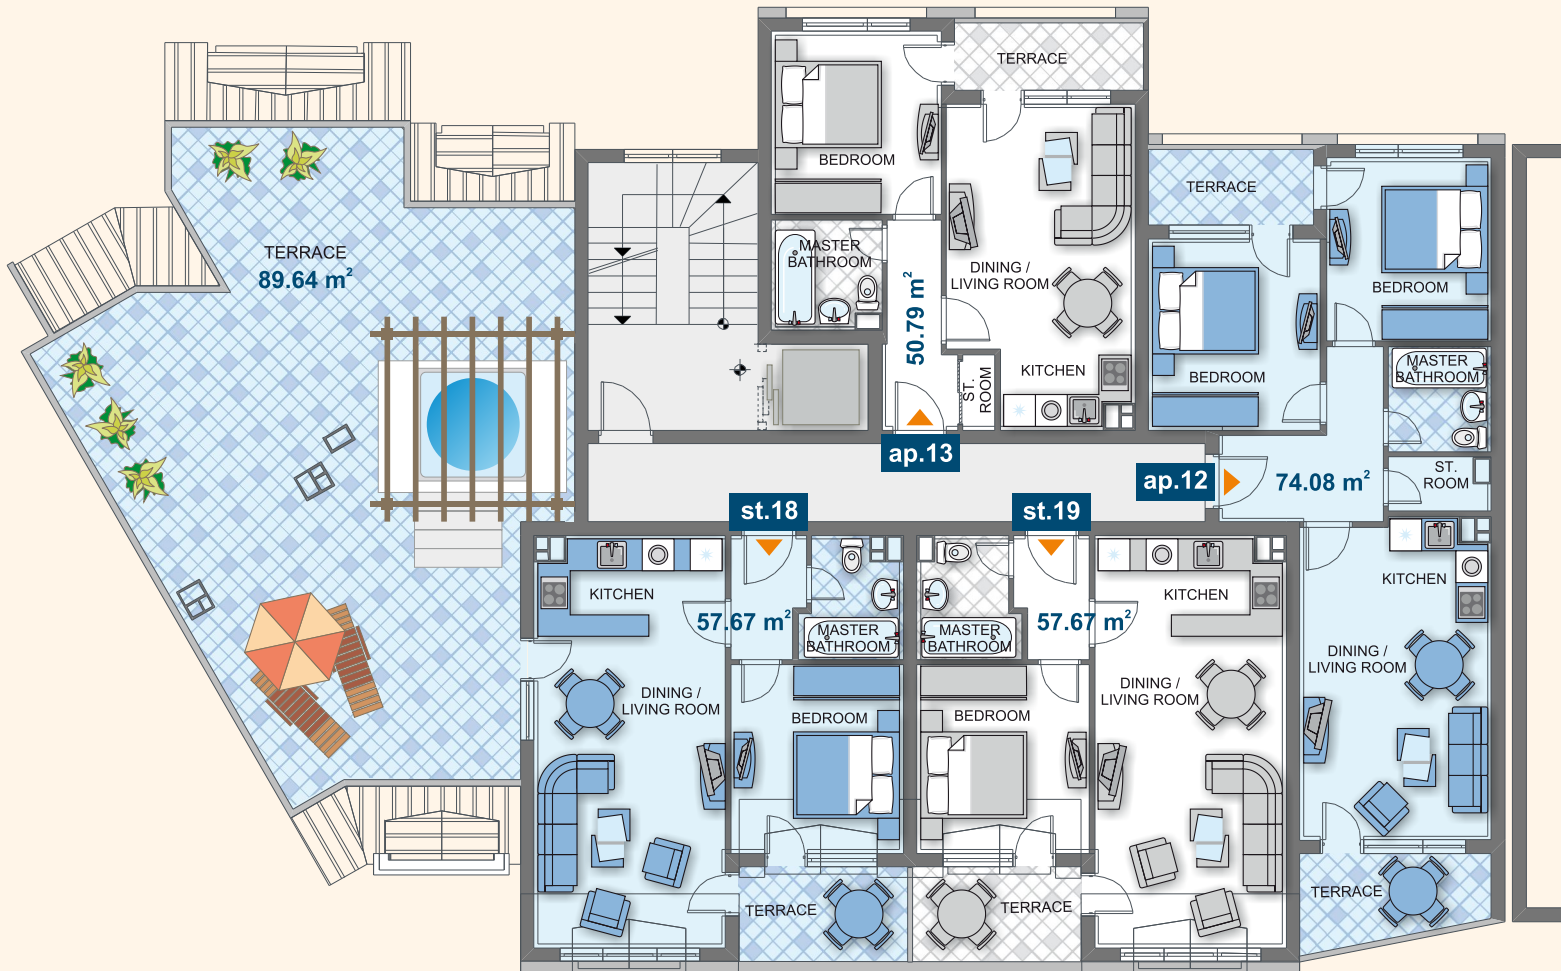

# Kenwood Hall

POOL & GARDEN VIEW / SEA VIEW

entrance 11

floor 4

Type	Floor	Area	Terrace	Total Area
ap. 7	4	94,80	-	119,71
st. 13	4	57,83	-	67,43
st. 14	4	57,78	-	67,38
ap. 8	4	80,81	-	100,38
ap. 9	4	49,01	-	61,82

# Kenwood Hall

POOL & GARDEN VIEW / SEA VIEW

entrance 11

floor 5

Type	Floor	Area	Terrace	Total Area
st. 15	5	94,86	-	110,62
st. 16	5	57,71	-	67,29
st. 17	5	57,76	-	67,35
ap. 10	5	82,10	-	103,11
ap. 11	5	47,25	-	64,12

# Kenwood Hall

POOL & GARDEN VIEW / SEA VIEW

entrance 11

floor 6

Type	Floor	Area	Terrace	Total Area
st. 18	6	57,67	89,64	156,89
st. 19	6	57,67	-	71,51
ap. 12	6	74,08	-	90,27
ap. 13	6	50,79	-	63,11

# Kenwood Hall

POOL & GARDEN VIEW / SEA VIEW

entrance 11

floor 7

Type	Floor	Area	Terrace	Total Area
st. 20 ▶	7, 8	68,53	144,05	223,96
st. 21 ▶	7, 8	51,53	70,71	130,80