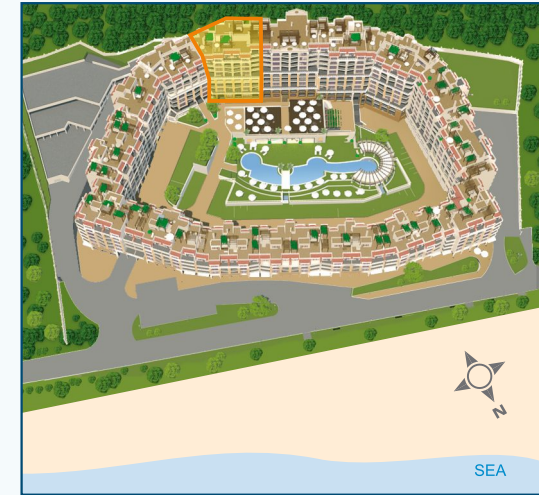

# Kenwood Hall

POOL & GARDEN VIEW

entrance 11

ground floor 1

Type	Floor	Area	Terrace	Total Area
st. 1	G1	69,76	-	81,34
st. 2	G1	93,57	-	109,11

# Kenwood Hall

entrance 11

ground floor

Type	Floor	Area	Terrace	Total Area
st. 3	G	101,68	-	118,57
st. 4	G	69,54	-	81,09
st. 5	G	93,67	-	109,23

POOL & GARDEN VIEW