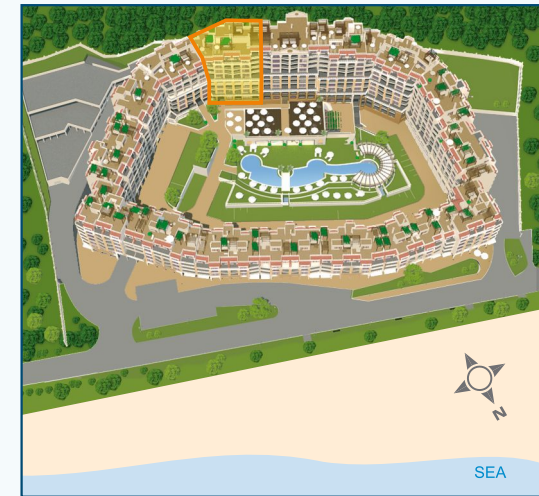

POOL & GARDEN VIEW / SEA VIEW

entrance 11

floor 8