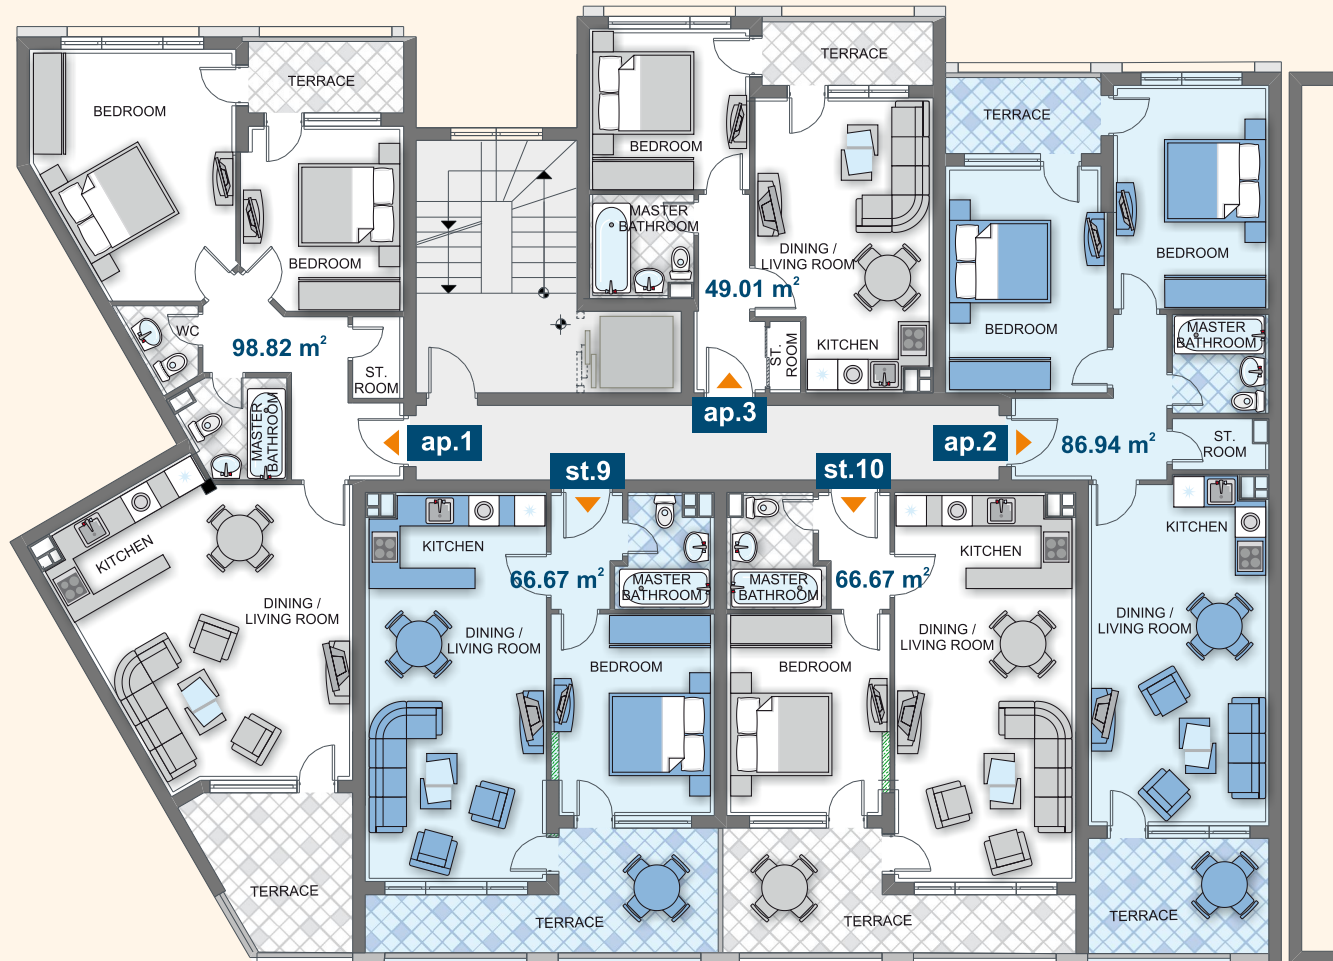

# Kenwood Hall

entrance 11

ground floor

Type	Floor	Area	Terrace	Total Area
st. 3	G	101,68	-	118,57
st. 4	G	69,54	-	81,09
st. 5	G	93,67	-	109,23

POOL & GARDEN VIEW

# Kenwood Hall

entrance 11

floor 1

Type	Floor	Area	Terrace	Total Area
st. 6	1	94,50	-	110,20
st. 7	1	62,12	-	72,44
st. 8	1	83,48	-	97,34

POOL & GARDEN VIEW

# Kenwood Hall

POOL & GARDEN VIEW / SEA VIEW

entrance 11

floor 2

Type	Floor	Area	Terrace	Total Area
ap.1	2	98,82	-	131,79
st. 9	2	66,67	-	77,74
st. 10	2	66,67	-	77,74
ap. 2	2	86,94	-	112,56
ap. 3	2	49,01	-	73,46

# Kenwood Hall

entrance 11

floor 3

POOL & GARDEN VIEW / SEA VIEW

Type	Floor	Area	Terrace	Total Area
ap. 4	3	98,82	-	120,48
st. 11	3	66,67	-	77,74
st. 12	3	66,67	-	77,74
ap. 5	3	87,10	-	112,75
ap. 6	3	49,01	-	61,83