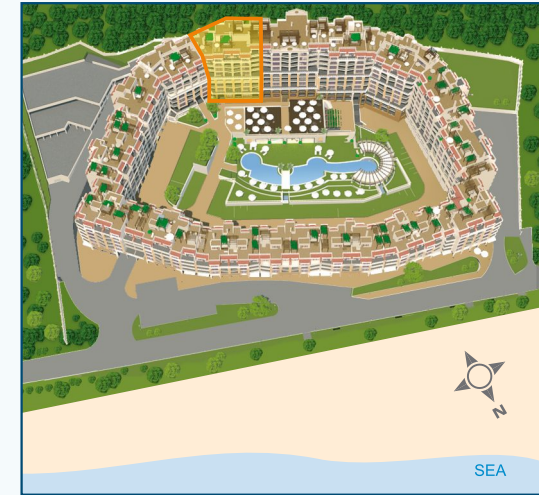

# Kenwood Hall

POOL & GARDEN VIEW / SEA VIEW

entrance 11

floor 6

Type	Floor	Area	Terrace	Total Area
st. 18	6	57,67	89,64	156,89
st. 19	6	57,67	-	71,51
ap. 12	6	74,08	-	90,27
ap. 13	6	50,79	-	63,11

# Kenwood Hall

POOL & GARDEN VIEW / SEA VIEW

entrance 11

floor 7

Type	Floor	Area	Terrace	Total Area
st. 20 ▶	7, 8	68,53	144,05	223,96
st. 21 ▶	7, 8	51,53	70,71	130,80