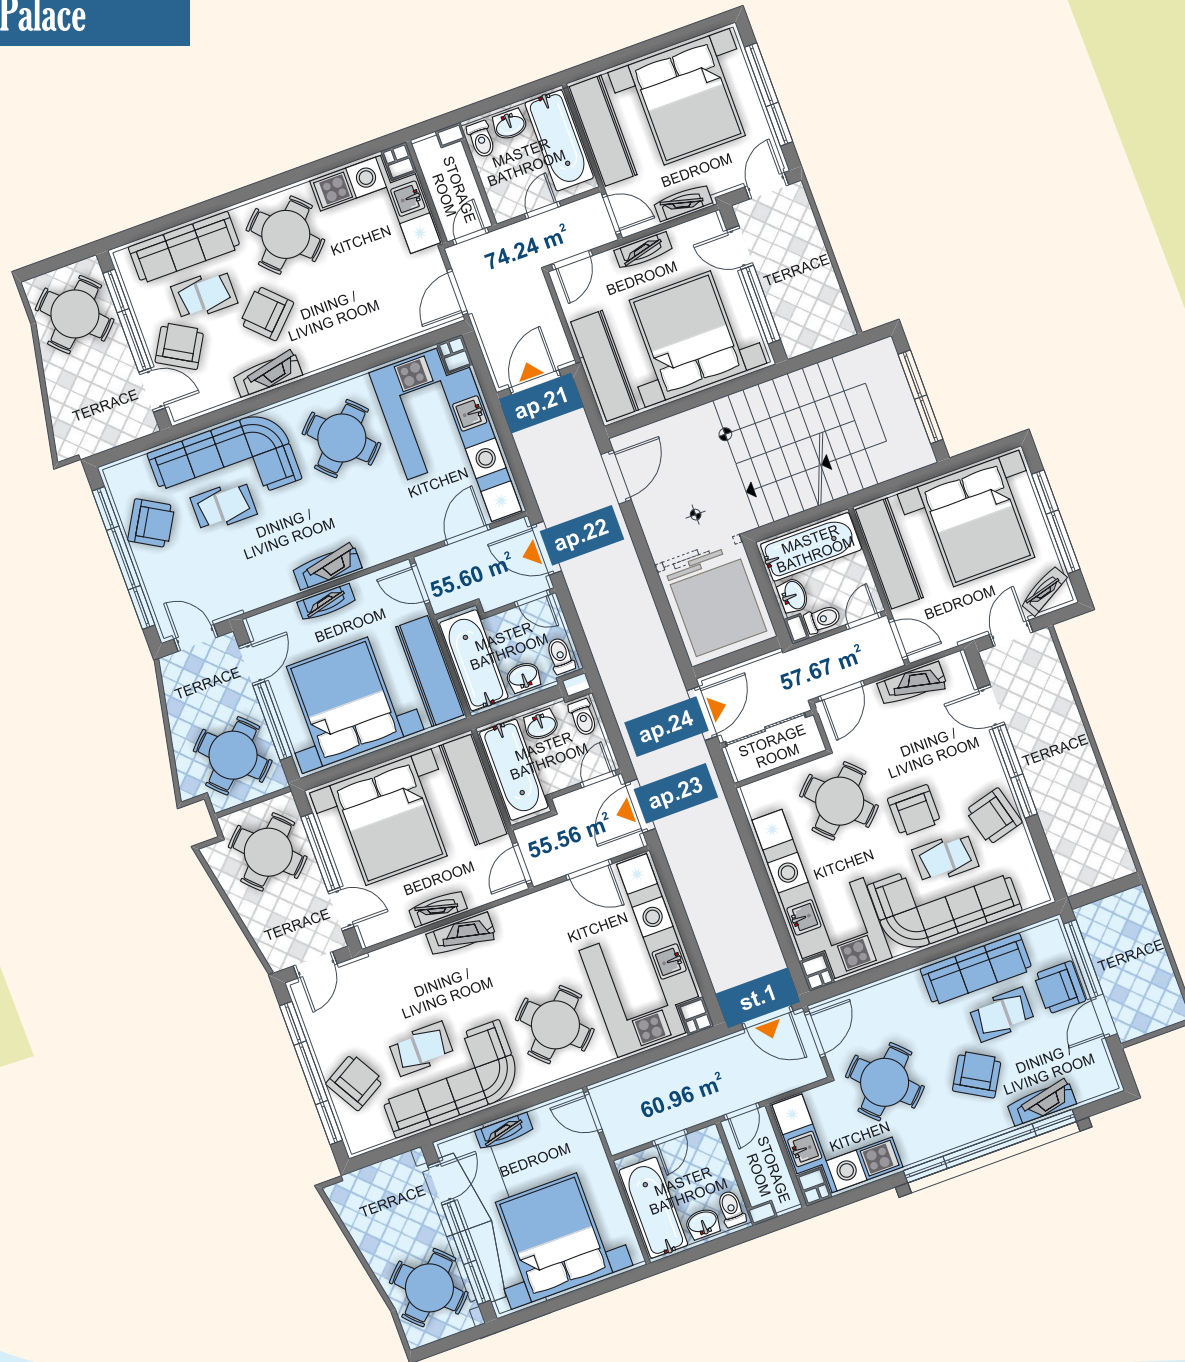

# Crystal Palace

POOL & GARDEN VIEW

entrance 16

floor 4

Type	Floor	Area	Terrace	Total Area
ap. 16	4	74,24	-	86,94
ap. 17	4	55,60	-	65,11
ap. 18	4	55,56	-	65,06
ap. 19	4	60,96	-	71,39
ap. 20	4	57,67	-	67,53

# Crystal Palace

POOL & GARDEN VIEW

SEA VIEW

SEA VIEW

entrance 16

floor 5

Type	Floor	Area	Terrace	Total Area
ap. 21	5	74,24	-	86,94
ap. 22	5	55,60	-	65,11
ap. 23	5	55,56	-	65,06
st.1	5	60,96	-	71,08
ap. 24	5	57,67	-	67,53

# Crystal Palace

POOL & GARDEN VIEW

SEA VIEW

SEA VIEW

entrance 16

floor 6

Type	Floor	Area	Terrace	Total Area
st. 2	6	73,50	-	85,71
st. 3 ▶	6, 7, 8	115,98	84,87	220,11
st. 4	6	55,42	41,24	105,86
st. 5 ▶	6, 7, 8	116,44	91,49	227,27