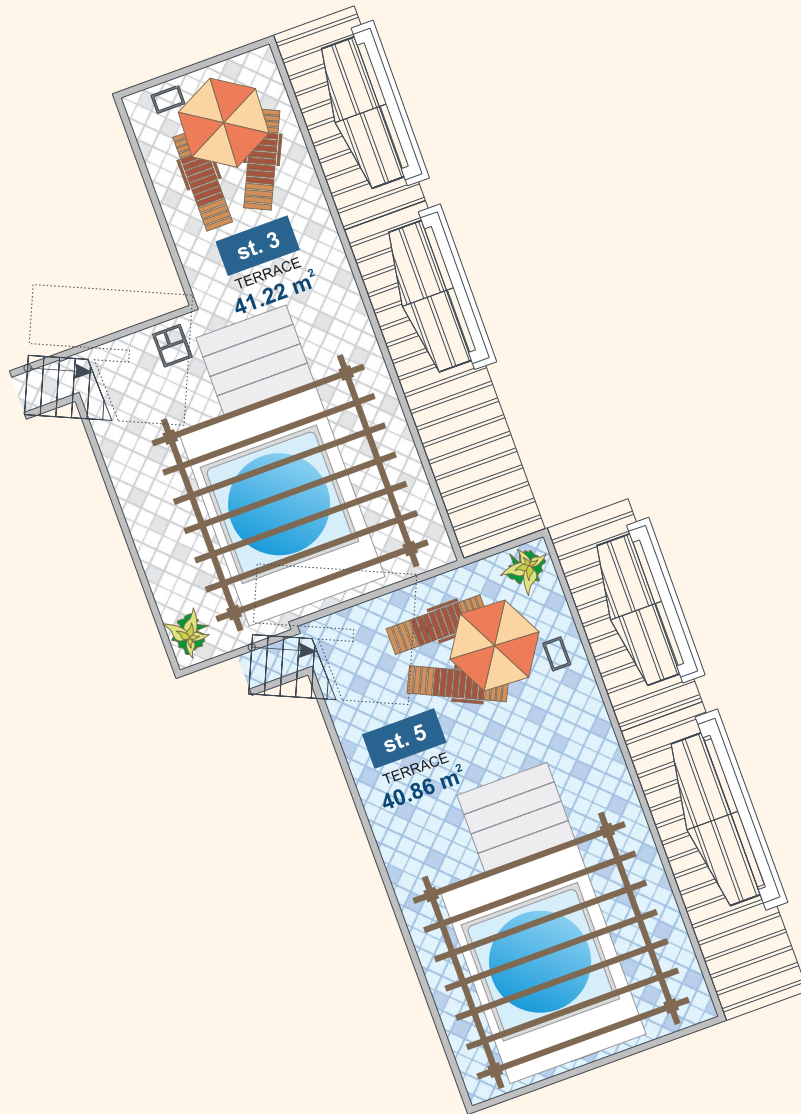

# Crystal Palace

POOL & GARDEN VIEW

SEA VIEW

SEA VIEW

entrance 16

floor 5

Type	Floor	Area	Terrace	Total Area
ap. 21	5	74,24	-	86,94
ap. 22	5	55,60	-	65,11
ap. 23	5	55,56	-	65,06
st.1	5	60,96	-	71,08
ap. 24	5	57,67	-	67,53

# Crystal Palace

POOL & GARDEN VIEW

SEA VIEW

SEA VIEW

entrance 16

floor 6

Type	Floor	Area	Terrace	Total Area
st. 2	6	73,50	-	85,71
st. 3 ▶	6, 7, 8	115,98	84,87	220,11
st. 4	6	55,42	41,24	105,86
st. 5 ▶	6, 7, 8	116,44	91,49	227,27

# Crystal Palace

POOL & GARDEN VIEW

SEA VIEW

SEA VIEW

entrance 16

floor 7

Type	Floor	Area	Terrace	Total Area
◀ st. 3 ▶	6, 7, 8			
◀ st. 5 ▶	6, 7, 8			

# Crystal Palace

POOL & GARDEN VIEW

SEA VIEW

SEA VIEW

entrance 16

floor 8

Type	Floor
◀ st. 3 - terrace	8
◀ st. 5 - terrace	8